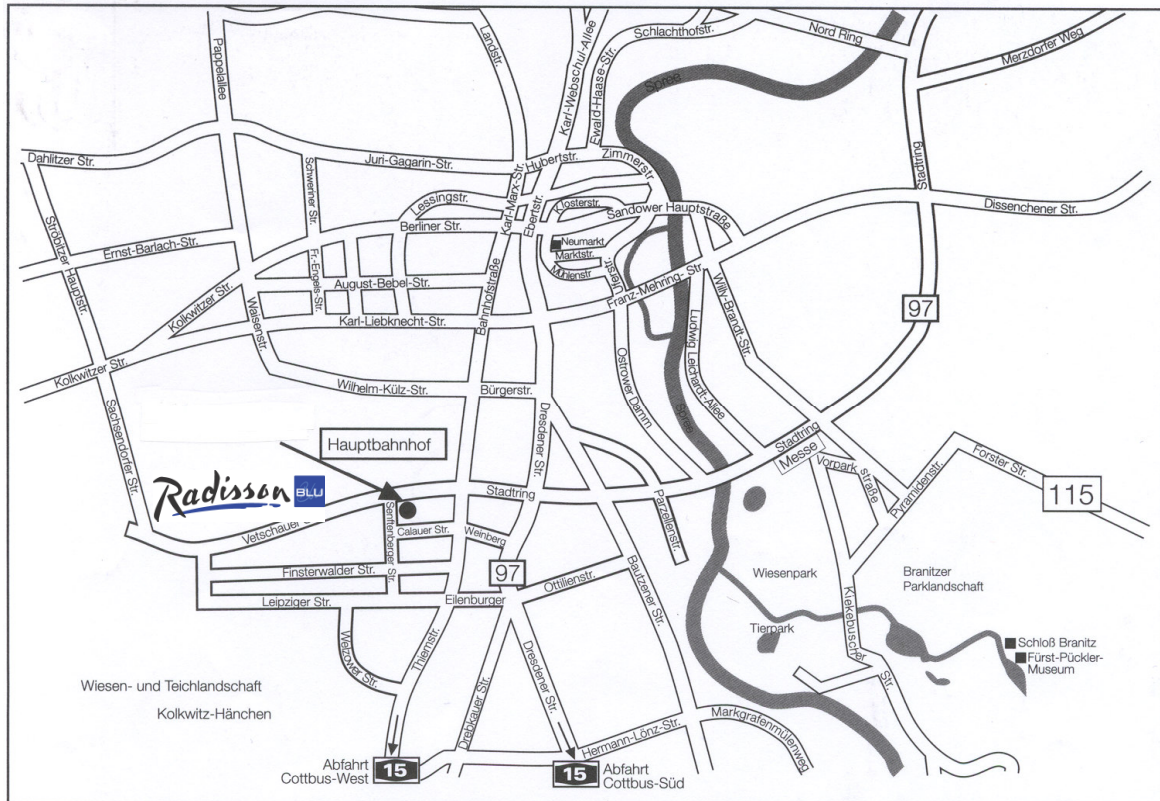

## Driving Directions

### By car or bus:

**From South:** Take the A13 to Autobahndreieck Spreewald, then the A15 to exit Cottbus-West and continue towards the city center / central station.

**From the North:** Take the A13 to junction Spreewald, then the A15 to exit Cottbus-West and head towards downtown / central station.

### By plane:

Distance to airport

- Tegel 130 km
- Berlin-Schoenefeld 100 km
- Dresden Klotsche 90 km